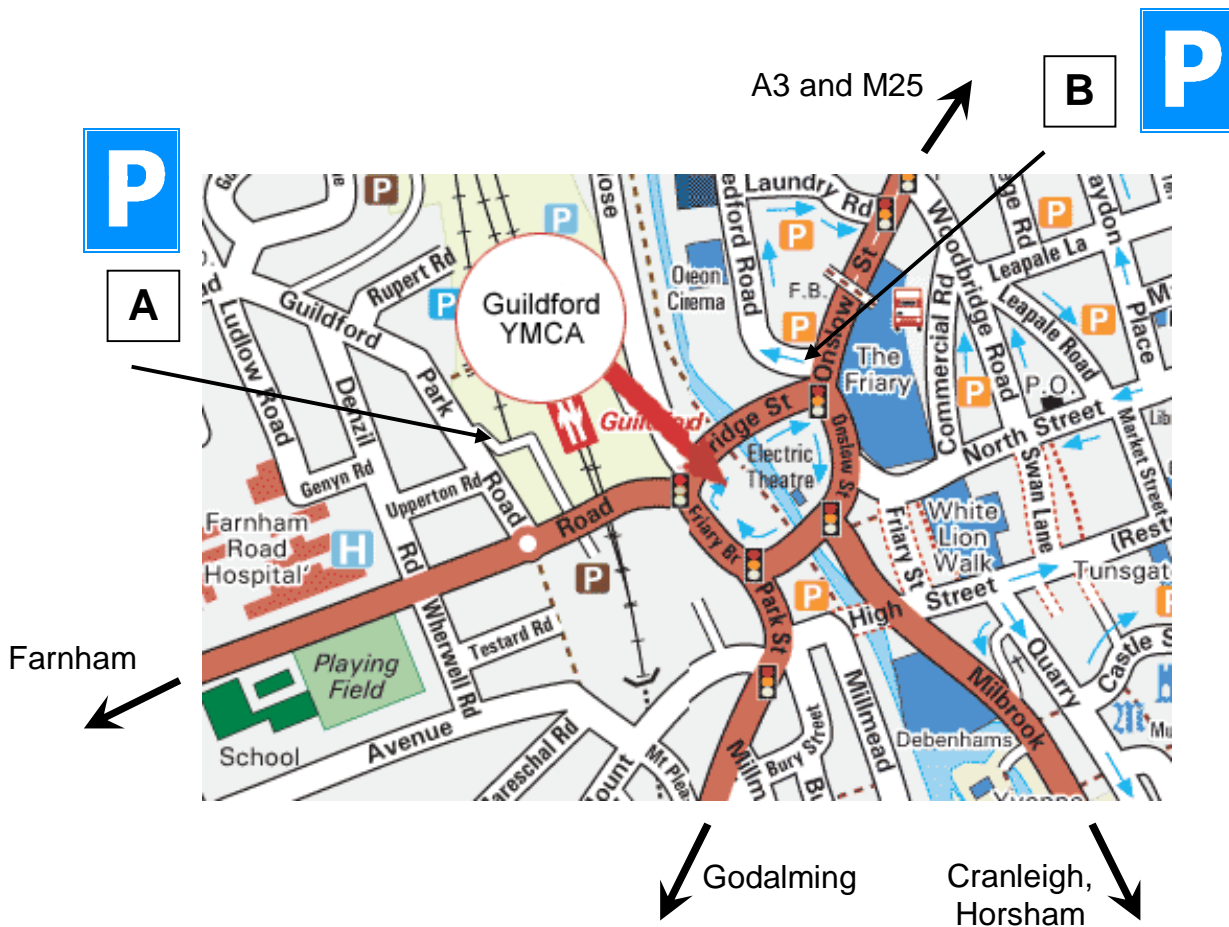

## How to find us

### By Rail

Guildford YMCA is diagonally opposite the station's front entrance, across the main road and accessed by an underpass beneath the road. Guildford Station is 35 minutes from London Waterloo and 50 minutes from Gatwick Airport.

### By Road

Guildford is 15 minutes from the M25 (J10). The Y Centre has no parking facilities on site but there are several public car parks nearby. The car parks are marked below – the nearest are accessed from Guildford Park Road (A) or in Bedford Road (B).

Please be aware that Guildford has a busy one way system – plan your journey with care.